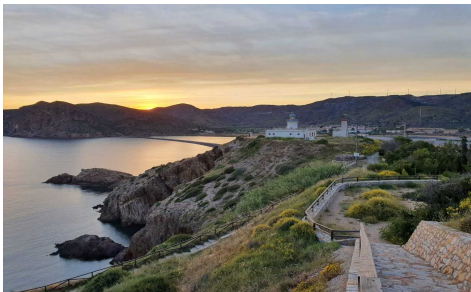

**BAVARA3**

**Duplex in Portman €215,000**

3

2

101m<sup>2</sup>

N/A

3 Bedroom Key-Ready Duplexes with Communal Pool  
 Residencial Playa Bávaro - Portman  
 Discover Residencial Playa Bávaro, an exclusive development of just 39 newly built duplex homes, ideally located in one of the most privileged positions in Portman. These stylish properties are designed for modern Mediterranean living, offering breathtaking views across Portman Bay and the Mediterranean Sea. Imagine starting each day with coffee on your private solarium, soaking in panoramic sea views-this is everyday life at Playa Bávaro. Property Features  
 3-bedroom duplex homes (2-bedroom options also available)  
 Key-ready properties